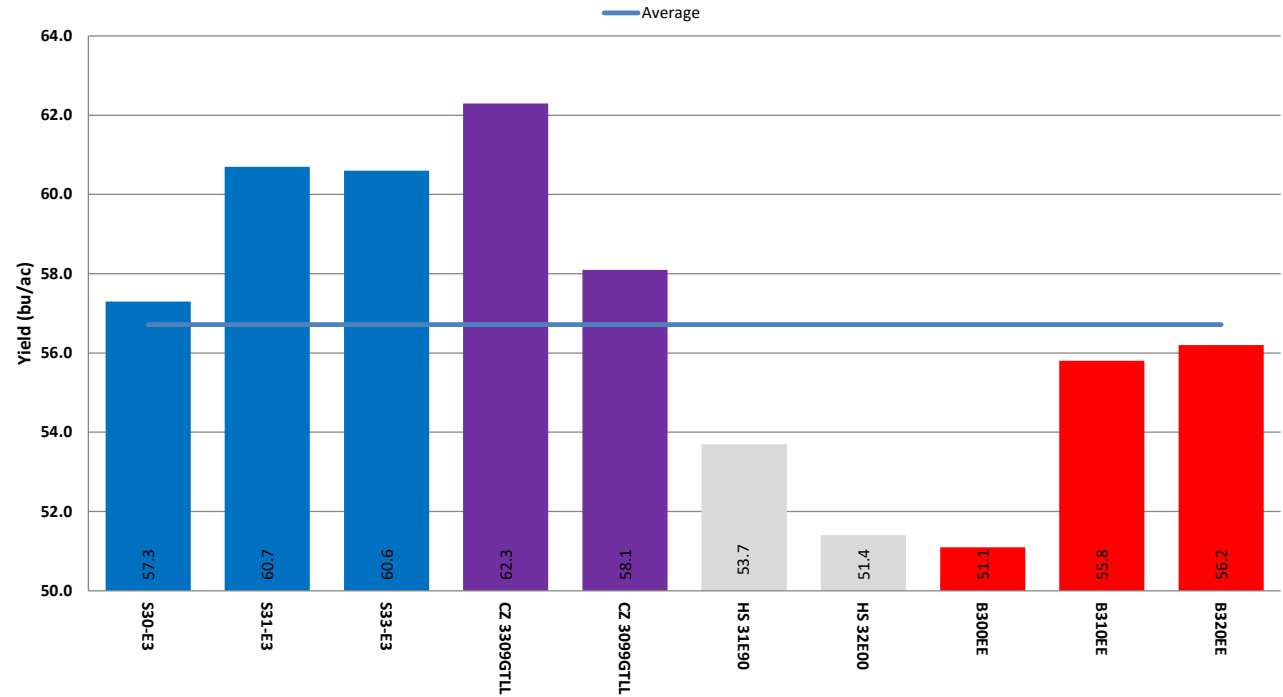

# Credenz®

Brand	Variety	Tech	Yield	% Avg
NK Seed	S30-E3	E3	57.3	101%
NK Seed	S31-E3	E3	60.7	107%
NK Seed	S33-E3	E3	60.6	107%
Credenz	CZ 3309GTLL	LLGT27	62.3	110%
Credenz	CZ 3099GTLL	LLGT27	58.1	102%
HISOY	HS 31E90	E3	53.7	95%
HISOY	HS 32E00	E3	51.4	91%
Brevant	B300EE	E3	51.1	90%
Brevant	B310EE	E3	55.8	98%
Brevant	B320EE	E3	56.2	99%
Average			56.7	

**LIBERTYLINK®**  
GT27

<b>Agromonist:</b>	Greg Ury	<b>Planting Date:</b>	5/11/2020
<b>Sales Rep:</b>	Justin Moritz	<b>Harvest Date:</b>	10/11/2020
<b>State:</b>	IL	<b>Tillage:</b>	Conventional
<b>City:</b>	Martinton	<b>Previous Crop:</b>	Corn
<b>County:</b>	Iroquois	<b>Soil Texture:</b>	Sandy Loam
<b>Trial Type:</b>	MKDEV	<b>Seeding Rate:</b>	140000
<b>Latitude:</b>	40.845	<b>Rows/Plot:</b>	8
<b>Longitude:</b>	-87.729	<b>Row Spacing:</b>	30