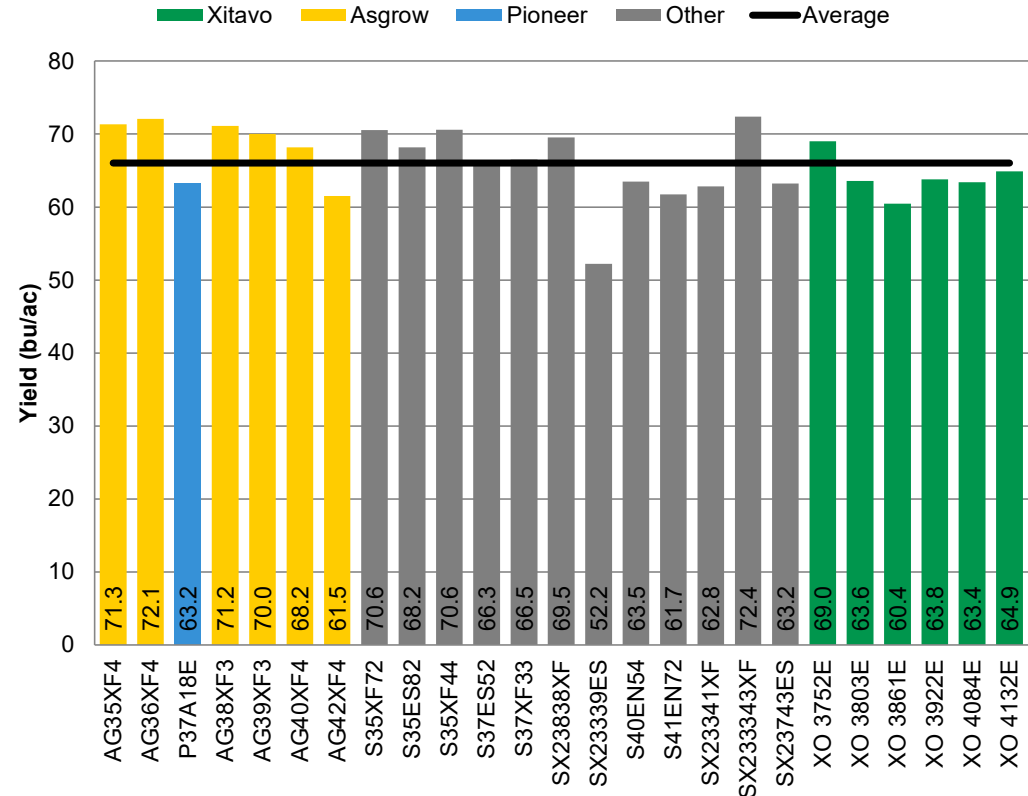

Seed Done Right.

Xitavo™
Soybean Seed

Distributed by BASF

Carlyle, IL - Strip Trial

2023 Yield Results

Seed Agronomist:
Greg Ury
217-204-2226

Agronomic Solutions Advisor:
Jonathan Perkins
217-994-6491
jonathan.perkins@basf.com

County: Clinton Prev Crop: Corn
Planting Date: 5/22/2023 Irrigated: No
Harvest Date: 10/2/2023 Seeding Rate: 140000
Tillage: Conventional Rows/Plot: 11
Soil Texture: Silty Clay Loam Row Spacing: 15

Agronomic Services
Leading Better Performance

Brand	Variety	RM	Tech	Yield	% Avg
Asgrow	AG35XF4	3.5	XF	71.3	108%
Asgrow	AG36XF4	3.6	XF	72.1	109%
Pioneer	P37A18E	3.7	Enlist E3	63.2	96%
Asgrow	AG38XF3	3.8	XF	71.2	108%
Asgrow	AG39XF3	3.9	XF	70.0	106%
Asgrow	AG40XF4	4.0	XF	68.2	103%
Asgrow	AG42XF4	4.2	XF	61.5	93%
Dyna-Gro	S35XF72	3.5	XF	70.6	107%
Dyna-Gro	S35ES82	3.5	Enlist E3	68.2	103%
Dyna-Gro	S35XF44	3.5	XF	70.6	107%
Dyna-Gro	S37ES52	3.7	Enlist E3	66.3	100%
Dyna-Gro	S37XF33	3.7	XF	66.5	101%
Dyna-Gro	SX23838XF	3.8	XF	69.5	105%
Dyna-Gro	SX23339ES	3.9	Enlist E3	52.2	79%
Dyna-Gro	S40EN54	4.0	Enlist E3	63.5	96%
Dyna-Gro	S41EN72	4.1	Enlist E3	61.7	94%
Dyna-Gro	SX23341XF	4.1	XF	62.8	95%
Dyna-Gro	SX233343XF	4.3	XF	72.4	110%
Dyna-Gro	SX23743ES	4.3	Enlist E3	63.2	96%
Xitavo	XO 3752E	3.7	Enlist E3	69.0	105%
Xitavo	XO 3803E	3.8	Enlist E3	63.6	96%
Xitavo	XO 3861E	3.8	Enlist E3	60.4	92%
Xitavo	XO 3922E	3.9	Enlist E3	63.8	97%
Xitavo	XO 4084E	4.0	Enlist E3	63.4	96%
Xitavo	XO 4132E	4.1	Enlist E3	64.9	98%
Average				66.0	