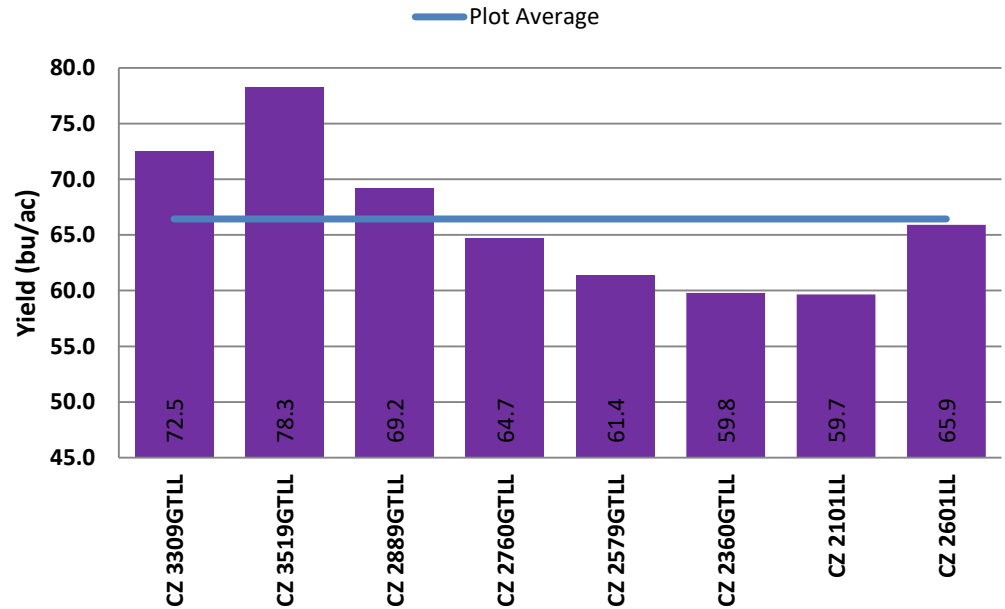

Brand	Variety	Tech	Yield	% Avg	Rank
Credenz	CZ 3309GTLL	GTLL	72.5	109%	2
Credenz	CZ 3519GTLL	GTLL	78.3	118%	1
Credenz	CZ 2889GTLL	GTLL	69.2	104%	3
Credenz	CZ 2760GTLL	GTLL	64.7	97%	5
Credenz	CZ 2579GTLL	GTLL	61.4	92%	6
Credenz	CZ 2360GTLL	GTLL	59.8	90%	7
Credenz	CZ 2101LL	LL	59.7	90%	8
Credenz	CZ 2601LL	LL	65.9	99%	4
Test Mean			66.4		

<b>Agronomist:</b>	Greg Ury	<b>Planting Date:</b>	4/26/2019
<b>Sales Rep:</b>	Megan Wojtyla	<b>Harvest Date:</b>	10/10/2019
<b>State:</b>	IL	<b>Tillage:</b>	Conventional
<b>City:</b>	Stillman Valley	<b>Previous Crop:</b>	Corn
<b>County:</b>	Ogle	<b>Soil Texture:</b>	Silt Loam
<b>Trial Type:</b>	APT	<b>Seeding Rate:</b>	150000
<b>Latitude:</b>	42.083	<b>Rows/Plot:</b>	12
<b>Longitude:</b>	-89.211	<b>Row Spacing:</b>	30