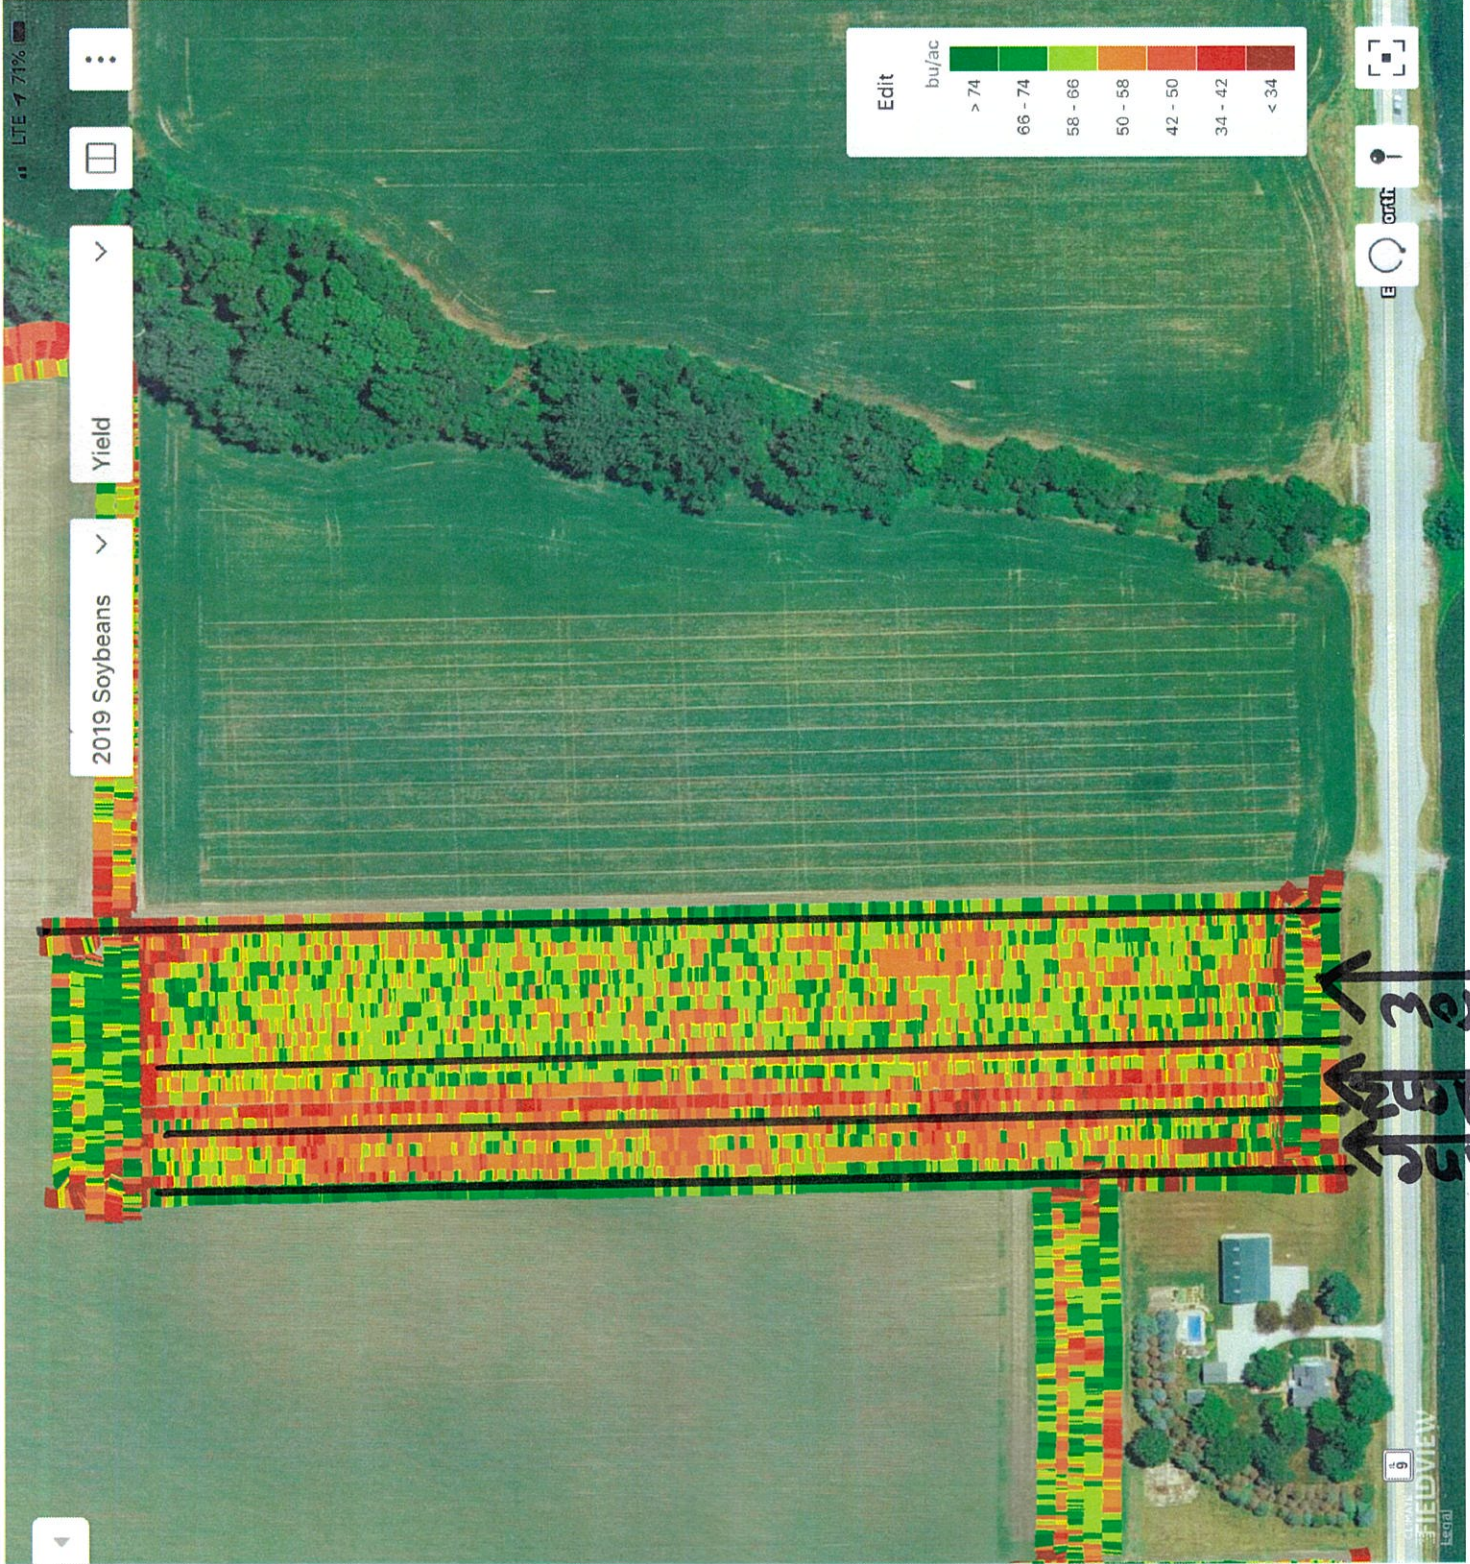

Trevor geshwilm • Home farm • Soybeans
126.1 ac

Harvest

24.7 ac Harvested
11.7% Moisture
57 bu/ac Avg Yield

[View More](#)

Pins & Regions

No saved pins or regions for this season.

Field Notes

No field notes. Tap + to create new note.

Planting

No planting data available for this crop year.

Field Health

Oct 13, 2019 Latest Image

Stinky
Credentia