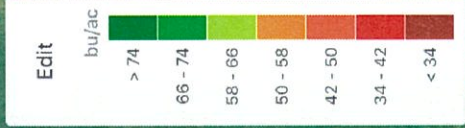

Trevor geshwilm • Home farm • Soybeans
126.1 ac

Harvest

24.7 ac Harvested
11.7% Moisture
57 bu/ac Avg Yield

[View More](#)

Pins & Regions

No saved pins or regions for this season.

Field Notes

No field notes. Tap + to create new note.

Planting

No planting data available for this crop year.

Field Health

Oct 13, 2019 Latest Image

Stinky
Credentia