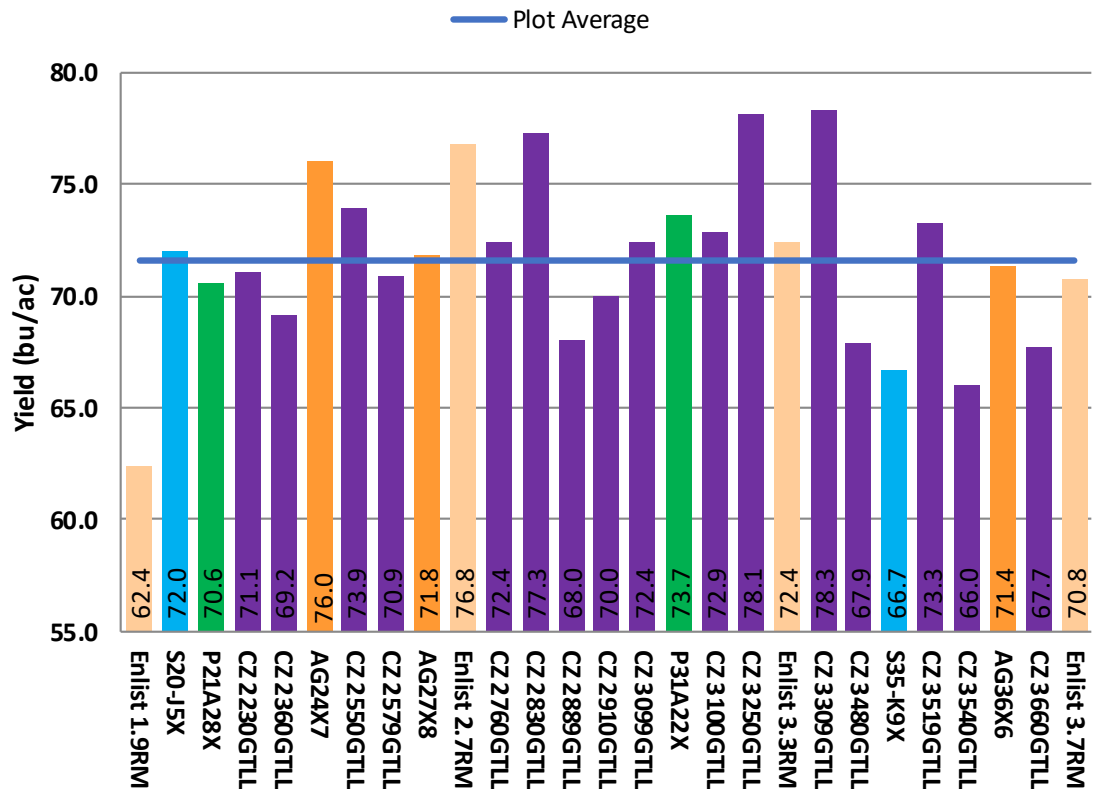

Brand	Variety	Tech	Yield	% Avg	Rank
Competitor	Enlist 1.9RM	Enlist	62.4	87%	27
NK Seed	S20-J5X	Xtend	72.0	101%	13
Pioneer	P21A28X	Xtend	70.6	99%	19
Credenz	CZ 2230GTLL	GTLL	71.1	99%	16
Credenz	CZ 2360GTLL	GTLL	69.2	97%	21
Asgrow	AG24X7	Xtend	76.0	106%	5
Credenz	CZ 2550GTLL	GTLL	73.9	103%	6
Credenz	CZ 2579GTLL	GTLL	70.9	99%	17
Asgrow	AG27X8	Xtend	71.8	100%	14
Competitor	Enlist 2.7RM	Enlist	76.8	107%	4
Credenz	CZ 2760GTLL	GTLL	72.4	101%	10
Credenz	CZ 2830GTLL	GTLL	77.3	108%	3
Credenz	CZ 2889GTLL	GTLL	68.0	95%	22
Credenz	CZ 2910GTLL	GTLL	70.0	98%	20
Credenz	CZ 3099GTLL	GTLL	72.4	101%	10
Pioneer	P31A22X	Xtend	73.7	103%	7
Credenz	CZ 3100GTLL	GTLL	72.9	102%	9
Credenz	CZ 3250GTLL	GTLL	78.1	109%	2
Competitor	Enlist 3.3RM	Enlist	72.4	101%	10
Credenz	CZ 3309GTLL	GTLL	78.3	109%	1
Credenz	CZ 3480GTLL	GTLL	67.9	95%	23
NK Seed	S35-K9X	Xtend	66.7	93%	25
Credenz	CZ 3519GTLL	GTLL	73.3	102%	8
Credenz	CZ 3540GTLL	GTLL	66.0	92%	26
Asgrow	AG36X6	Xtend	71.4	100%	15
Credenz	CZ 3660GTLL	GTLL	67.7	95%	24
Competitor	Enlist 3.7RM	Enlist	70.8	99%	18
Test Mean			71.6		

State:	IL	Planting Date:	6/3/2019
City:	Geneseo	Harvest Date:	10/20/2019
County:	Henry	Tillage:	Conventional
Cooperator:	Third Party	Previous Crop:	Corn
Trial Type:	Small Plot, Replicated	Soil Texture:	Silt Loam
Agronomist:	Greg Ury	Seeding Rate:	150,000
		Rows/Plot:	4
		Row Spacing:	30