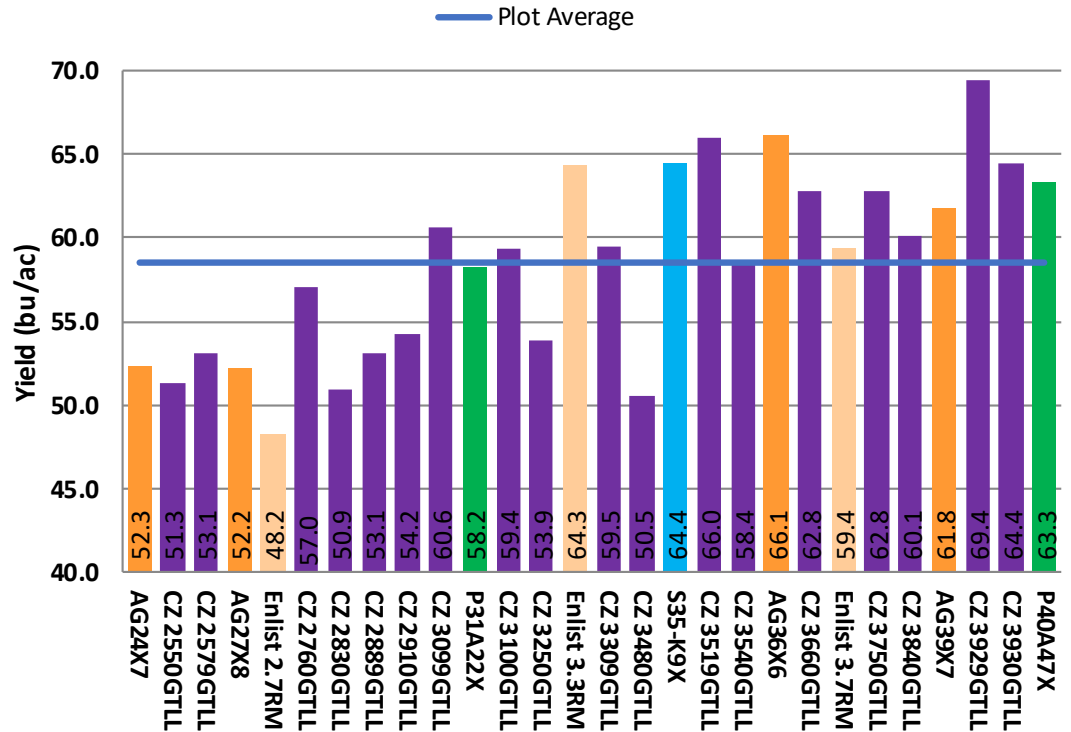

Brand	Variety	Tech	Yield	% Avg	Rank
Asgrow	AG24X7	Xtend	52.3	89%	23
Credenz	CZ 2550GTLL	GTLL	51.3	88%	25
Credenz	CZ 2579GTLL	GTLL	53.1	91%	21
Asgrow	AG27X8	Xtend	52.2	89%	24
Competitor	Enlist 2.7RM	Enlist	48.2	82%	28
Credenz	CZ 2760GTLL	GTLL	57.0	97%	18
Credenz	CZ 2830GTLL	GTLL	50.9	87%	26
Credenz	CZ 2889GTLL	GTLL	53.1	91%	21
Credenz	CZ 2910GTLL	GTLL	54.2	93%	19
Credenz	CZ 3099GTLL	GTLL	60.6	104%	11
Pioneer	P31A22X	Xtend	58.2	100%	17
Credenz	CZ 3100GTLL	GTLL	59.4	102%	14
Credenz	CZ 3250GTLL	GTLL	53.9	92%	20
Competitor	Enlist 3.3RM	Enlist	64.3	110%	6
Credenz	CZ 3309GTLL	GTLL	59.5	102%	13
Credenz	CZ 3480GTLL	GTLL	50.5	86%	27
NK Seed	S35-K9X	Xtend	64.4	110%	4
Credenz	CZ 3519GTLL	GTLL	66.0	113%	3
Credenz	CZ 3540GTLL	GTLL	58.4	100%	16
Asgrow	AG36X6	Xtend	66.1	113%	2
Credenz	CZ 3660GTLL	GTLL	62.8	107%	8
Competitor	Enlist 3.7RM	Enlist	59.4	102%	14
Credenz	CZ 3750GTLL	GTLL	62.8	107%	8
Credenz	CZ 3840GTLL	GTLL	60.1	103%	12
Asgrow	AG39X7	Xtend	61.8	106%	10
Credenz	CZ 3929GTLL	GTLL	69.4	119%	1
Credenz	CZ 3930GTLL	GTLL	64.4	110%	4
Pioneer	P40A47X	Xtend	63.3	108%	7
Test Mean			58.5		

State:	IL	Planting Date:	6/4/2019
City:	Champaign	Harvest Date:	10/22/2019
County:	Champaign	Tillage:	Conventional
Cooperator:	Third Party	Previous Crop:	Corn
Trial Type:	Small Plot, Replicated	Soil Texture:	Silty Clay Loam
Agronomist:	Greg Ury	Seeding Rate:	150,000
		Rows/Plot:	4
		Row Spacing:	30