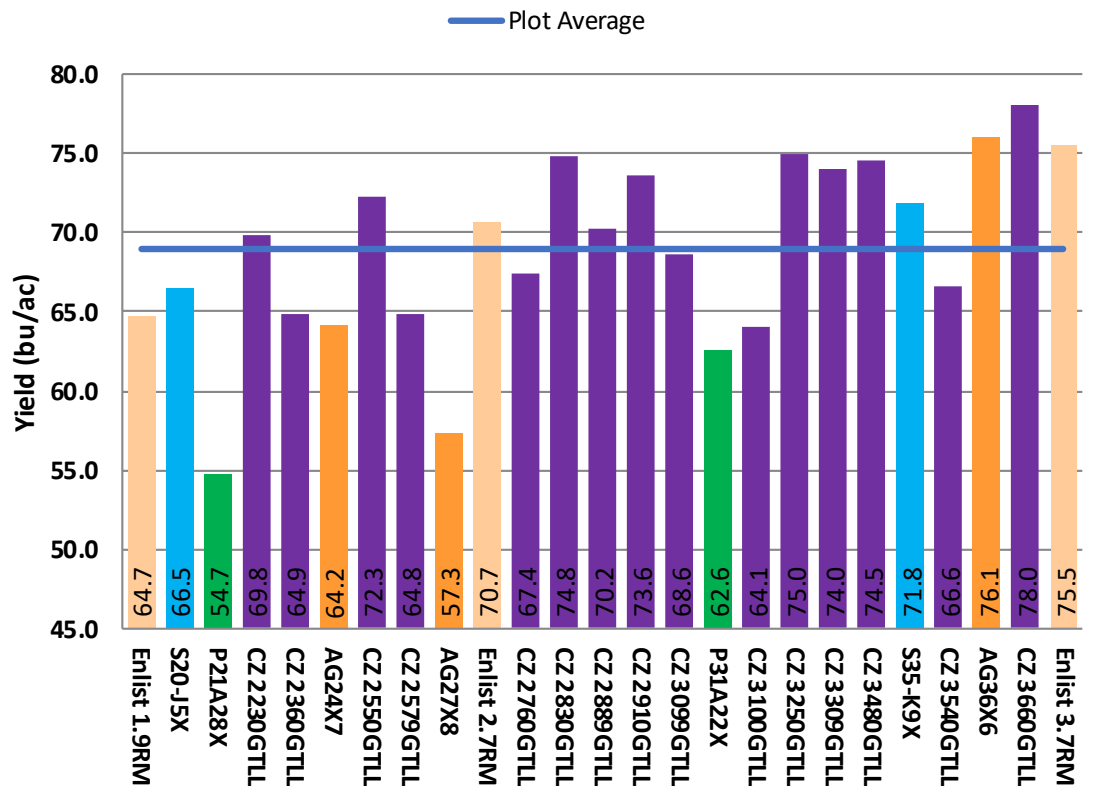

Credenz®

Brand	Variety	Tech	Yield	% Avg	Rank
Competitor	Enlist 1.9RM	Enlist	64.7	94%	20
NK Seed	S20-J5X	Xtend	66.5	97%	17
Pioneer	P21A28X	Xtend	54.7	79%	25
Credenz	CZ 2230GTLL	GTLL	69.8	101%	13
Credenz	CZ 2360GTLL	GTLL	64.9	94%	18
Asgrow	AG24X7	Xtend	64.2	93%	21
Credenz	CZ 2550GTLL	GTLL	72.3	105%	9
Credenz	CZ 2579GTLL	GTLL	64.8	94%	19
Asgrow	AG27X8	Xtend	57.3	83%	24
Competitor	Enlist 2.7RM	Enlist	70.7	103%	11
Credenz	CZ 2760GTLL	GTLL	67.4	98%	15
Credenz	CZ 2830GTLL	GTLL	74.8	109%	5
Credenz	CZ 2889GTLL	GTLL	70.2	102%	12
Credenz	CZ 2910GTLL	GTLL	73.6	107%	8
Credenz	CZ 3099GTLL	GTLL	68.6	100%	14
Pioneer	P31A22X	Xtend	62.6	91%	23
Credenz	CZ 3100GTLL	GTLL	64.1	93%	22
Credenz	CZ 3250GTLL	GTLL	75.0	109%	4
Credenz	CZ 3309GTLL	GTLL	74.0	107%	7
Credenz	CZ 3480GTLL	GTLL	74.5	108%	6
NK Seed	S35-K9X	Xtend	71.8	104%	10
Credenz	CZ 3540GTLL	GTLL	66.6	97%	16
Asgrow	AG36X6	Xtend	76.1	110%	2
Credenz	CZ 3660GTLL	GTLL	78.0	113%	1
Competitor	Enlist 3.7RM	Enlist	75.5	110%	3
Test Mean			68.9		

State:	IL	Planting Date:	6/9/2019
City:	Mendota	Harvest Date:	10/18/2019
County:	LaSalle	Tillage:	Conventional
Cooperator:	Third Party	Previous Crop:	Corn
Trial Type:	Small Plot, Replicated	Soil Texture:	Silty Clay Loam
Agronomist:	Greg Ury	Seeding Rate:	150,000
		Rows/Plot:	4
		Row Spacing:	30