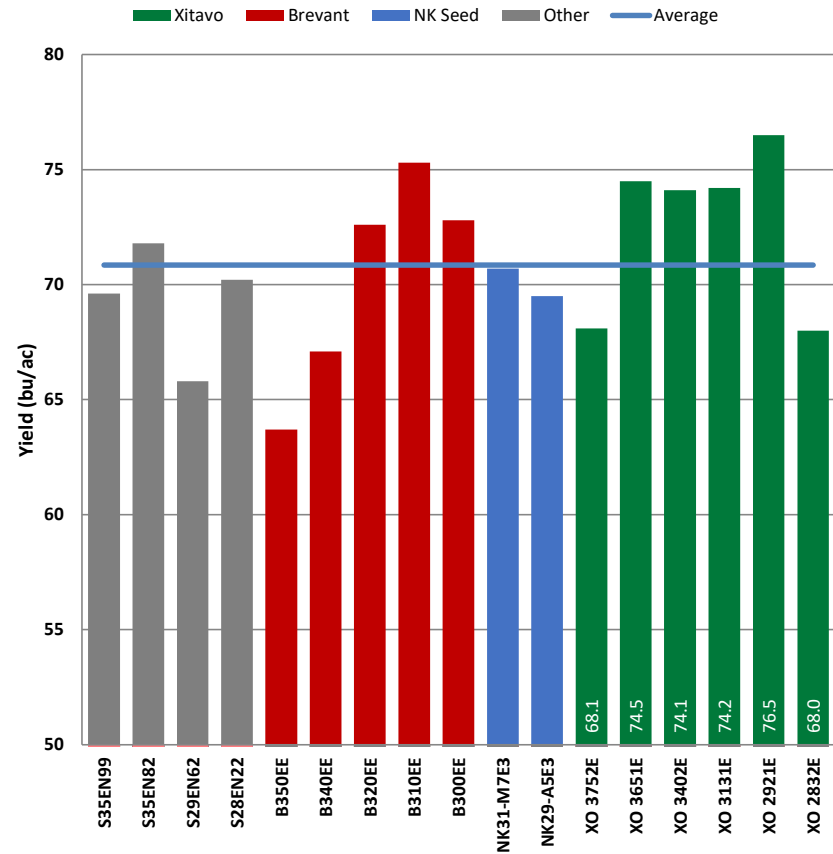

Xitavo™

Soybean Seed

STACKED IN YOUR FAVOR.

Brand	Variety	Tech	Yield	% Avg
Dyna-Gro	S35EN99	Enlist E3	69.6	98%
Dyna-Gro	S35EN82	Enlist E3	71.8	101%
Dyna-Gro	S29EN62	Enlist E3	65.8	93%
Dyna-Gro	S28EN22	Enlist E3	70.2	99%
Brevant	B350EE	Enlist E3	63.7	90%
Brevant	B340EE	Enlist E3	67.1	95%
Brevant	B320EE	Enlist E3	72.6	102%
Brevant	B310EE	Enlist E3	75.3	106%
Brevant	B300EE	Enlist E3	72.8	103%
NK Seed	NK31-M7E3	Enlist E3	70.7	100%
NK Seed	NK29-A5E3	Enlist E3	69.5	98%
Xitavo	XO 3752E	Enlist E3	68.1	96%
Xitavo	XO 3651E	Enlist E3	74.5	105%
Xitavo	XO 3402E	Enlist E3	74.1	105%
Xitavo	XO 3131E	Enlist E3	74.2	105%
Xitavo	XO 2921E	Enlist E3	76.5	108%
Xitavo	XO 2832E	Enlist E3	68.0	96%
Average			70.9	

Xitavo Average	72.6 bu
Brevant Average	70.3 bu
NK Seed	70.1 bu
Dyna-Gro	69.4 bu

Sales Contact: **Justin Moritz**
(217) 579-0094
justin.moritz@basf.com

Agronomist:	Greg Ury	Planting Date:	5/26/2021
Sales Rep:	Justin Moritz	Harvest Date:	10/20/2021
State:	IL	Tillage:	Conventional
City:	Cissna Park	Previous Crop:	Corn
County:	Iroquois	Soil Texture:	Silt Loam
Trial Type:	MKDEV	Seeding Rate:	140000
Latitude:	40.549	Rows/Plot:	12
Longitude:	-87.896	Row Spacing:	30