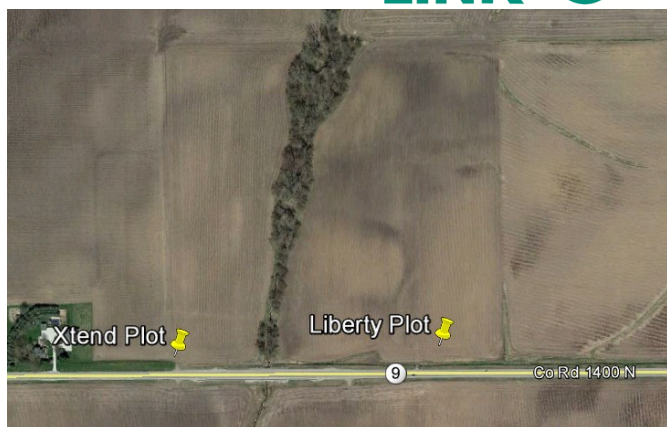

Pre Herbicide 1	Ledger (Dual + Sencore)	1.75 Pint 4/26/2017
Pre Herbicide 2		
Post Herbicide 1	Liberty	32 oz 06/12/2017
Post Herbicide 2	(Liberty Post App sprayed across the rows)	

Foliar Insect.	Fastac CS 3.8 oz by Airplane	7/19/2017
Fungicide	Priaxor 4 oz by Airplane	7/19/2017

PLOT AVERAGE 87.0

* This location had corn stalks baled Fall of 2016 and Brown Swiss Dairy Manure applied back on top of the corn stalks February 2017

Entry No.	Business Brand	Soybean Variety	Trait(s)	Bu/Acre @ 13% mst	Yield Rank	Seed Treatmt	Notes
1	Asgrow	26X8	RR2Y/XT	81.8	9	ACC FPV + ILeVo	Tag Team Inoc
2	Asgrow	27X7	RR2Y/XT	82.5	8	ACC FPV + ILeVo	Tag Team Inoc
3	Asgrow	29X8	RR2Y/XT	83.2	6	ACC FPV + ILeVo	Tag Team Inoc
4	Asgrow	32X8	RR2Y/XT	82.8	7	ACC FPV + ILeVo	Tag Team Inoc
5	Asgrow	33X8	RR2Y/XT	84.0	3	ACC FPV + ILeVo	Tag Team Inoc
6	Asgrow	34X6	RR2Y/XT	83.4	4	ACC FPV + ILeVo	Tag Team Inoc
7	Asgrow	36X6	RR2Y/XT	87.5	1	ACC FPV + ILeVo	Tag Team Inoc
8	Asgrow	36X6	RR2Y/XT	87.1	2	ACC F	Tag Team Inoc
9	Asgrow	36X6	RR2Y/XT	83.3	5	ACC F	No Tag Team In
10	Asgrow	39X7	RR2Y/XT	81.5	10	ACC FPV + ILeVo	Tag Team Inoc
11	Pioneer	P36T36X	RR2Y/XT	75.2	11	PPST	
12	Pioneer	P33T19X	RR2Y/XT	70.4	12	PPST	

Entry No.	Business Brand	Soybean Variety	Trait(s)	Bu/Acre @ 13% mst	Yield Rank	Seed Treatmt	Notes
1	LG	C2898	LL	83.7	9	AgriShield + ILeVo	
2	Credenz	CZ2915	LL	90.6	2	ACC FPV + ILeVo	
3	LG	C3138	LL	84.7	7	AgriShield + ILeVo	
4	Credenz	CZ3233	LL	89.7	3	ACC FPV + ILeVo	Noted - Cut Nice
5	Credenz	CZ3234	LL	84.1	8	ACC FPV + ILeVo	
6	LG	C3344	LL	82.4	10	AgriShield + ILeVo	
7	Credenz	CZ3601	LL	87.0	4	ACC FPV + ILeVo	
8	LG	C3776	LL	85.5	6	AgriShield + ILeVo	
9	Credenz	CZ3841	LL	93.0	1	ACC FPV + ILeVo	
10	Credenz	CZ3945	LL	86.2	5	ACC FPV + ILeVo