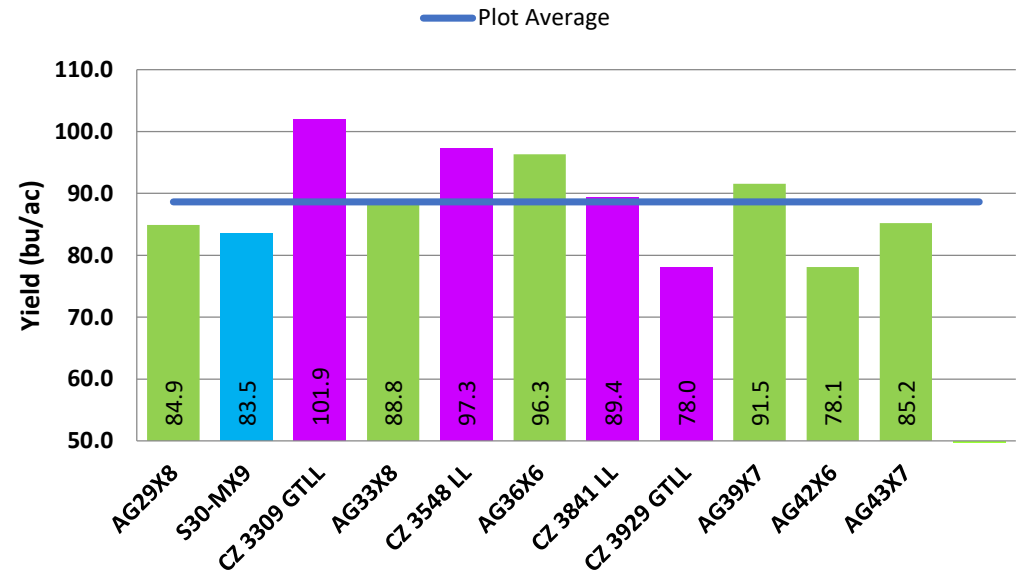

Brand	Variety	Tech	Yield	% Avg	Rank
Asgrow	AG29X8	Xtend	84.9	96%	8
NK Seed	S30-MX9	Xtend	83.5	94%	9
Credenz	CZ 3309 GTLL	GTLT	101.9	115%	1
Asgrow	AG33X8	Xtend	88.8	100%	6
Credenz	CZ 3548 LL	LL	97.3	110%	2
Asgrow	AG36X6	Xtend	96.3	109%	3
Credenz	CZ 3841 LL	LL	89.4	101%	5
Credenz	CZ 3929 GTLL	GTLT	78.0	88%	11
Asgrow	AG39X7	Xtend	91.5	103%	4
Asgrow	AG42X6	Xtend	78.1	88%	10
Asgrow	AG43X7	Xtend	85.2	96%	7
Test Mean			88.6		

Agronomist:	Greg Ury	Planting Date:	5/7/2018
Sales Rep:	Megan Wojtyla	Harvest Date:	10/17/2018
State:	IL	Tillage:	Conventional
City:	Virden	Previous Crop:	Corn
County:	Sangamon	Soil Texture:	Silty Clay Loam
Trial Type:	rAPT	Seeding Rate:	140000
Latitude:	39.523	Rows/Plot:	7
Longitude:	-89.721	Row Spacing:	15