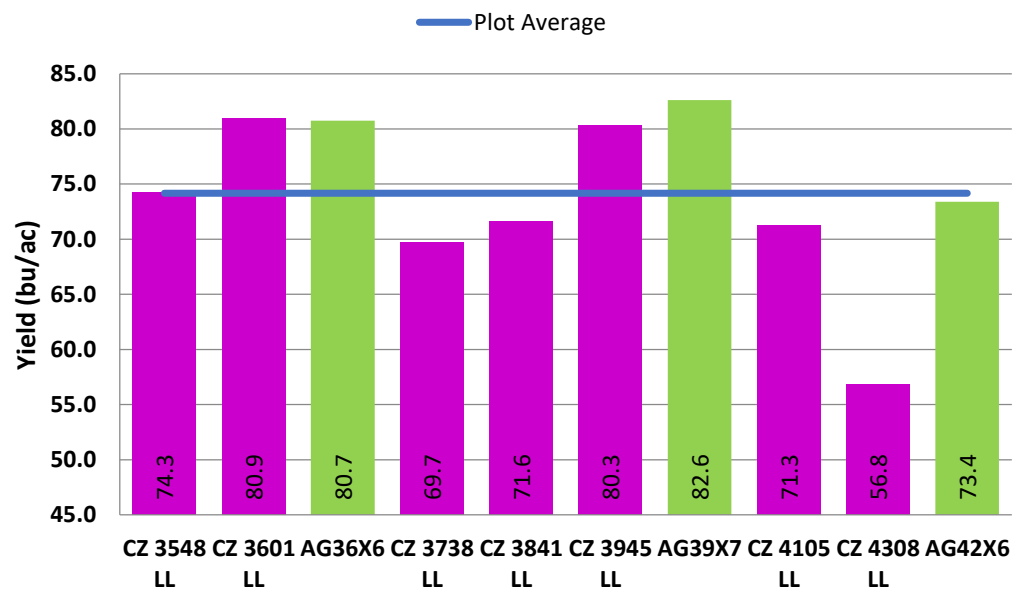

Brand	Variety	Tech	Yield	% Avg	Rank
Credenz	CZ 3548 LL	LL	74.3	100%	5
Credenz	CZ 3601 LL	LL	80.9	109%	2
Asgrow	AG36X6	Xtend	80.7	109%	3
Credenz	CZ 3738 LL	LL	69.7	94%	9
Credenz	CZ 3841 LL	LL	71.6	97%	7
Credenz	CZ 3945 LL	LL	80.3	108%	4
Asgrow	AG39X7	Xtend	82.6	111%	1
Credenz	CZ 4105 LL	LL	71.3	96%	8
Credenz	CZ 4308 LL	LL	56.8	77%	10
Asgrow	AG42X6	Xtend	73.4	99%	6
Test Mean			74.2		

Agronomist:	Greg Ury	Planting Date:	5/8/2018
Sales Rep:	Megan Wojtyla	Harvest Date:	10/16/2018
State:	IL	Tillage:	Conventional
City:	Virden	Previous Crop:	Corn
County:	Sangaman	Soil Texture:	Silty Clay Loam
Trial Type:	APT	Seeding Rate:	140000
Latitude:	39.523	Rows/Plot:	12
Longitude:	-89.721	Row Spacing:	30