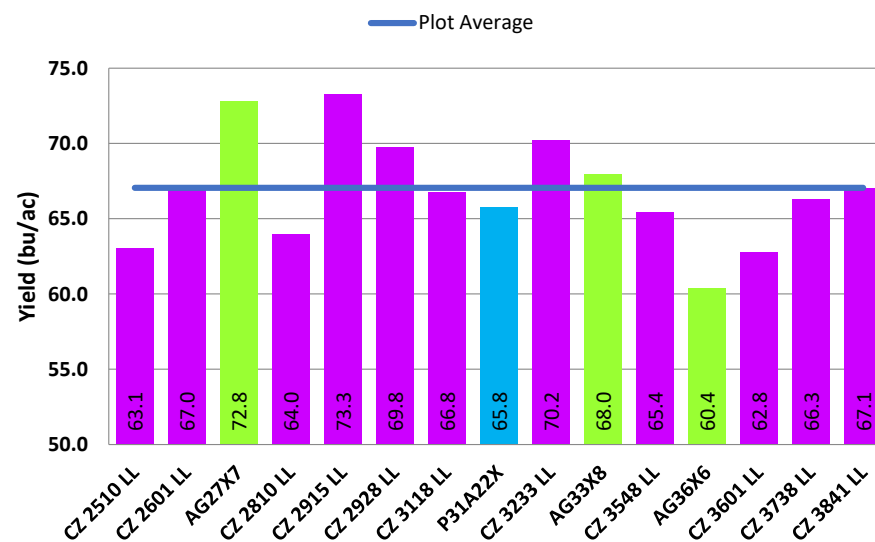

Brand	Variety	Tech	Yield	% Avg	Rank
Credenz	CZ 2510 LL	LL	63.1	94%	17
Credenz	CZ 2601 LL	LL	67.0	100%	9
Asgrow	AG27X7	Xtend	72.8	109%	2
Credenz	CZ 2810 LL	LL	64.0	95%	16
Credenz	CZ 2915 LL	LL	73.3	109%	1
Credenz	CZ 2928 LL	LL	69.8	104%	5
Credenz	CZ 3118 LL	LL	66.8	100%	10
Pioneer	P31A22X	Xtend	65.8	98%	13
Credenz	CZ 3233 LL	LL	70.2	105%	3
Asgrow	AG33X8	Xtend	68.0	101%	7
Credenz	CZ 3548 LL	LL	65.4	98%	14
Asgrow	AG36X6	Xtend	60.4	90%	19
Credenz	CZ 3601 LL	LL	62.8	94%	18
Credenz	CZ 3738 LL	LL	66.3	99%	12
Credenz	CZ 3841 LL	LL	67.1	100%	8
Test Mean			67.1		

Agronomist: Greg Ury
Sales Rep: Megan Wojtyla
State: IL
City: Atlanta
County: Logan
Trial Type: rAPT
Latitude: 40.231
Longitude: -89.236

Planting Date: 5/16/2018
Harvest Date: 10/4/2018
Tillage: Conventional
Previous Crop: Corn
Soil Texture: Silty Clay Loam
Seeding Rate: 140000
Rows/Plot: 4
Row Spacing: 30