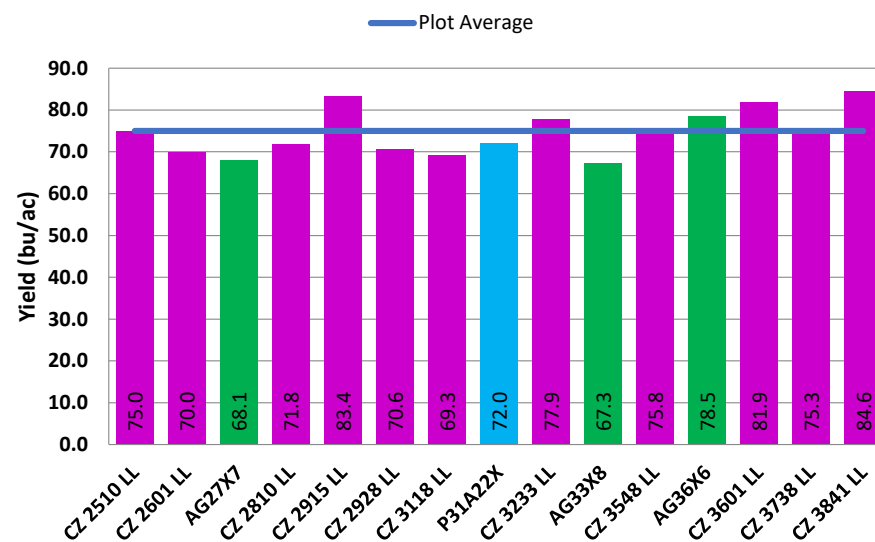

Brand	Variety	Tech	Yield	% Avg	Rank
Credenz	CZ 2510 LL	LL	75.0	100%	12
Credenz	CZ 2601 LL	LL	70.0	93%	17
Asgrow	AG27X7	Xtend	68.1	91%	19
Credenz	CZ 2810 LL	LL	71.8	96%	14
Credenz	CZ 2915 LL	LL	83.4	111%	2
Credenz	CZ 2928 LL	LL	70.6	94%	16
Credenz	CZ 3118 LL	LL	69.3	92%	18
Pioneer	P31A22X	Xtend	72.0	96%	13
Credenz	CZ 3233 LL	LL	77.9	104%	6
Asgrow	AG33X8	Xtend	67.3	90%	20
Credenz	CZ 3548 LL	LL	75.8	101%	8
Asgrow	AG36X6	Xtend	78.5	105%	5
Credenz	CZ 3601 LL	LL	81.9	109%	3
Credenz	CZ 3738 LL	LL	75.3	100%	11
Credenz	CZ 3841 LL	LL	84.6	113%	1
Test Mean			75.0		

Agronomist:	Greg Ury	Planting Date:	5/16/2018
Sales Rep:	Chad Boughan	Harvest Date:	10/1/2018
State:	IL	Tillage:	Conventional
City:	Farmersville	Previous Crop:	Corn
County:	Sangamon	Soil Texture:	Silty Clay
Trial Type:	rAPT	Seeding Rate:	140000
Latitude:	39.481	Rows/Plot:	4
Longitude:	-89.602	Row Spacing:	30