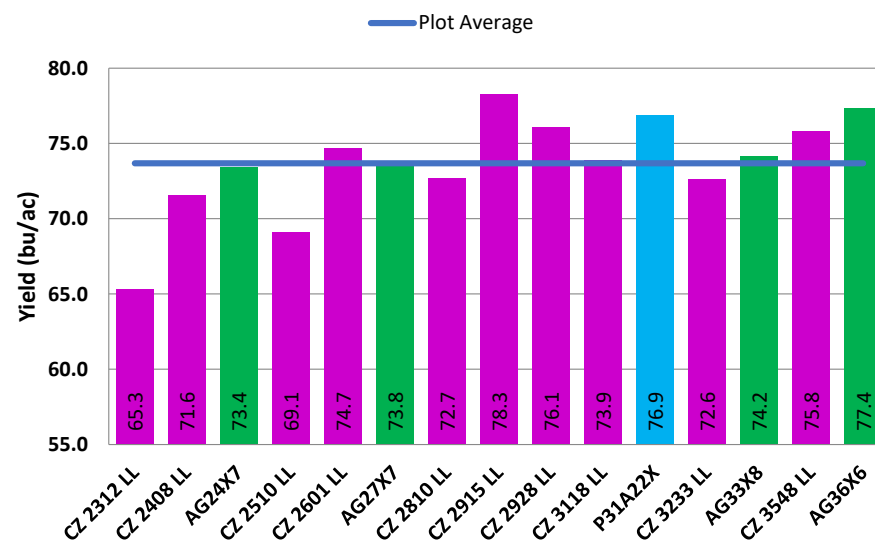

Brand	Variety	Tech	Yield	% Avg	Rank
Credenz	CZ 2312 LL	LL	65.3	89%	20
Credenz	CZ 2408 LL	LL	71.6	97%	17
Asgrow	AG24X7	Xtend	73.4	100%	13
Credenz	CZ 2510 LL	LL	69.1	94%	19
Credenz	CZ 2601 LL	LL	74.7	101%	7
Asgrow	AG27X7	Xtend	73.8	100%	12
Credenz	CZ 2810 LL	LL	72.7	99%	14
Credenz	CZ 2915 LL	LL	78.3	106%	1
Credenz	CZ 2928 LL	LL	76.1	103%	4
Credenz	CZ 3118 LL	LL	73.9	100%	11
Pioneer	P31A22X	Xtend	76.9	104%	3
Credenz	CZ 3233 LL	LL	72.6	99%	16
Asgrow	AG33X8	Xtend	74.2	101%	10
Credenz	CZ 3548 LL	LL	75.8	103%	5
Asgrow	AG36X6	Xtend	77.4	105%	2
Test Mean			73.7		

Agronomist:	Greg Ury	Planting Date:	5/18/2018
Sales Rep:	Justin Moritz	Harvest Date:	10/3/2018
State:	IL	Tillage:	Conventional
City:	Onarga	Previous Crop:	Corn
County:	Iroquis	Soil Texture:	Silty Clay Loam
Trial Type:	rAPT	Seeding Rate:	140000
Latitude:	40.657	Rows/Plot:	4
Longitude:	-87.978	Row Spacing:	30